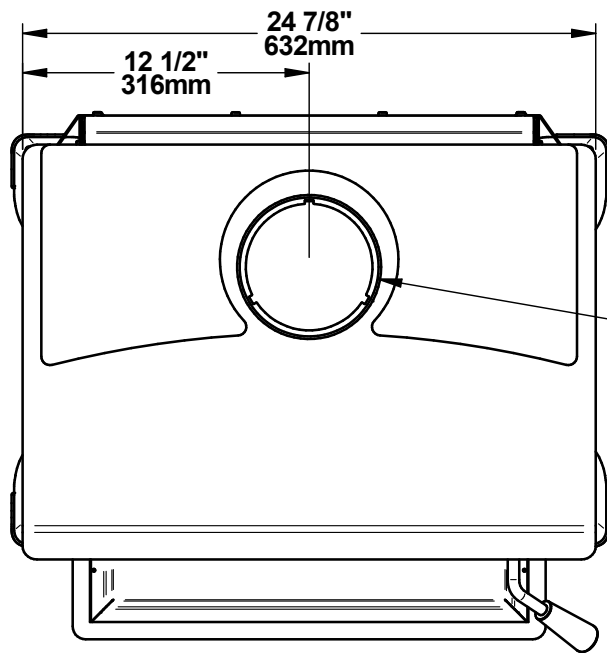

Ø 6"
150mm

OSBURN 1700 (OB01700)
PATTES PROFILÉES / STRUCTURAL LEGS (OA10245 / OA10246)

© 2019, FABRICANT DE POÊLE INTERNATIONAL INC. TOUS DROITS RESERVÉS / ALL RIGHTS RESERVED

Ø 6"
150mm

OSBURN 1700 (OB01700)
PATTES / LEGS (OA10247 / OA10248)

© 2019, FABRICANT DE POËLE INTERNATIONAL INC. TOUS DROITS RESERVÉS / ALL RIGHTS RESERVED

Ø 6"
150mm

OSBURN 1700 (OB01700)
PIÉDESTAL / PEDESTAL (OA10244)

© 2019, FABRICANT DE POËLE INTERNATIONAL INC. TOUS DROITS RESERVÉS / ALL RIGHTS RESERVED