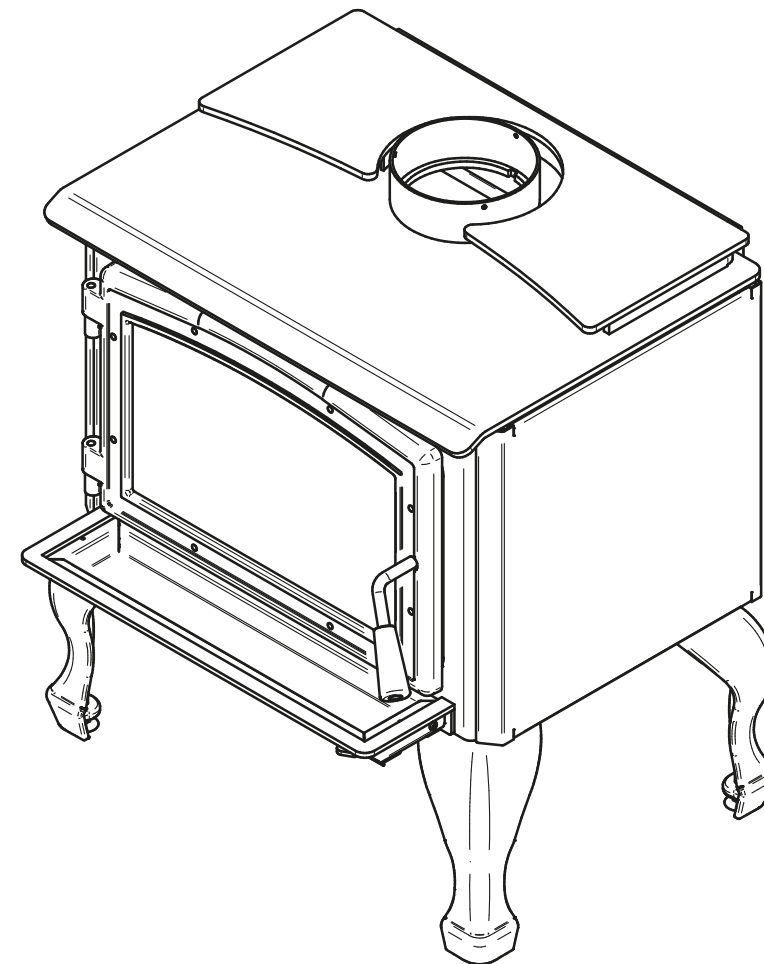

Ø 6"
150mm

OSBURN 1700 (OB01700)
PATTES PROFILÉES / STRUCTURAL LEGS (OA10245 / OA10246)

© 2019, FABRICANT DE POÊLE INTERNATIONAL INC. TOUS DROITS RESERVÉS / ALL RIGHTS RESERVED

Ø 6"
150mm

OSBURN 1700 (OB01700)
PATTES / LEGS (OA10247 / OA10248)

© 2019, FABRICANT DE POËLE INTERNATIONAL INC. TOUS DROITS RESERVÉS / ALL RIGHTS RESERVED

Ø 6"
150mm

OSBURN 1700 (OB01700)
PIÉDESTAL / PEDESTAL (OA10244)

© 2019, FABRICANT DE POËLE INTERNATIONAL INC. TOUS DROITS RESERVÉS / ALL RIGHTS RESERVED