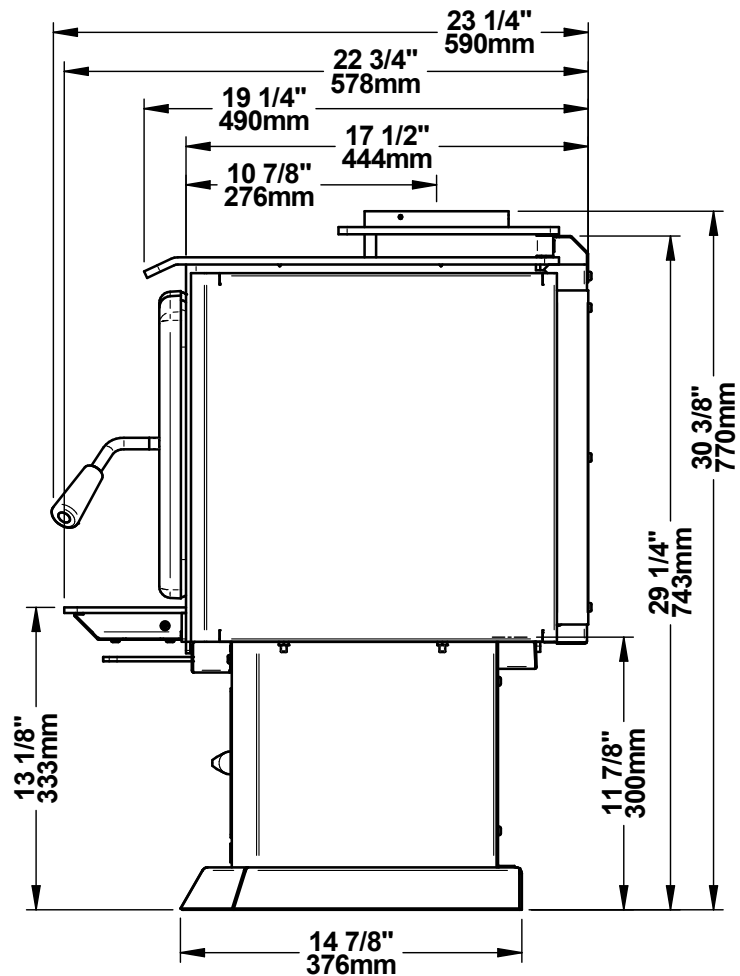

Ø 6"
150mm

OSBURN 1700 (OB01700)
PATTES PROFILÉES / STRUCTURAL LEGS (OA10245 / OA10246)

© 2019, FABRICANT DE POÊLE INTERNATIONAL INC. TOUS DROITS RESERVÉS / ALL RIGHTS RESERVED

Ø 6"
150mm

OSBURN 1700 (OB01700)
PATTES / LEGS (OA10247 / OA10248)

© 2019, FABRICANT DE POËLE INTERNATIONAL INC. TOUS DROITS RESERVÉS / ALL RIGHTS RESERVED

Ø 6"
150mm

OSBURN 1700 (OB01700)
PIÉDESTAL / PEDESTAL (OA10244)

© 2019, FABRICANT DE POËLE INTERNATIONAL INC. TOUS DROITS RESERVÉS / ALL RIGHTS RESERVED