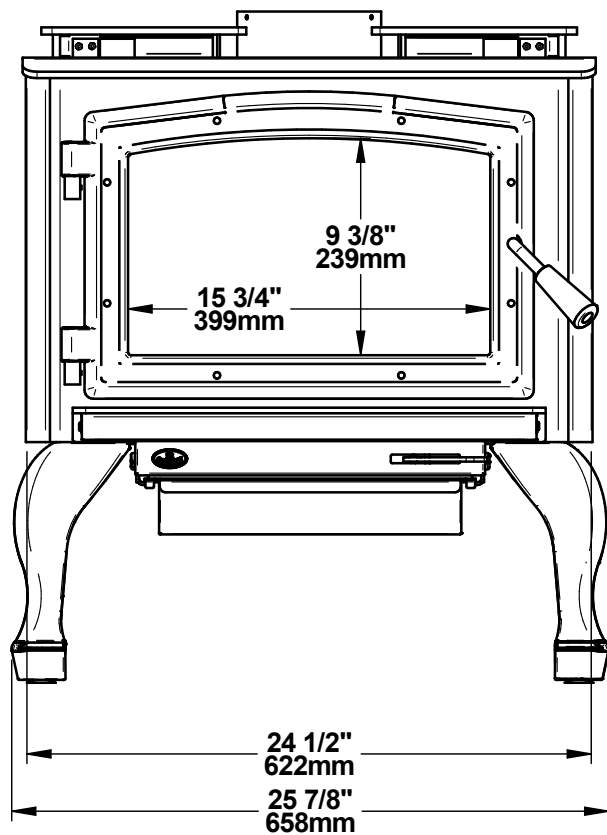

Ø 6"
150mm

OSBURN 1700 (OB01700)
PATTES PROFILÉES / STRUCTURAL LEGS (OA10245 / OA10246)

© 2019, FABRICANT DE POÊLE INTERNATIONAL INC. TOUS DROITS RESERVÉS / ALL RIGHTS RESERVED

Ø 6"
150mm

OSBURN 1700 (OB01700)
PATTES / LEGS (OA10247 / OA10248)

© 2019, FABRICANT DE POËLE INTERNATIONAL INC. TOUS DROITS RESERVÉS / ALL RIGHTS RESERVED

Ø 6"
150mm

OSBURN 1700 (OB01700)
PIÉDESTAL / PEDESTAL (OA10244)

© 2019, FABRICANT DE POËLE INTERNATIONAL INC. TOUS DROITS RESERVÉS / ALL RIGHTS RESERVED