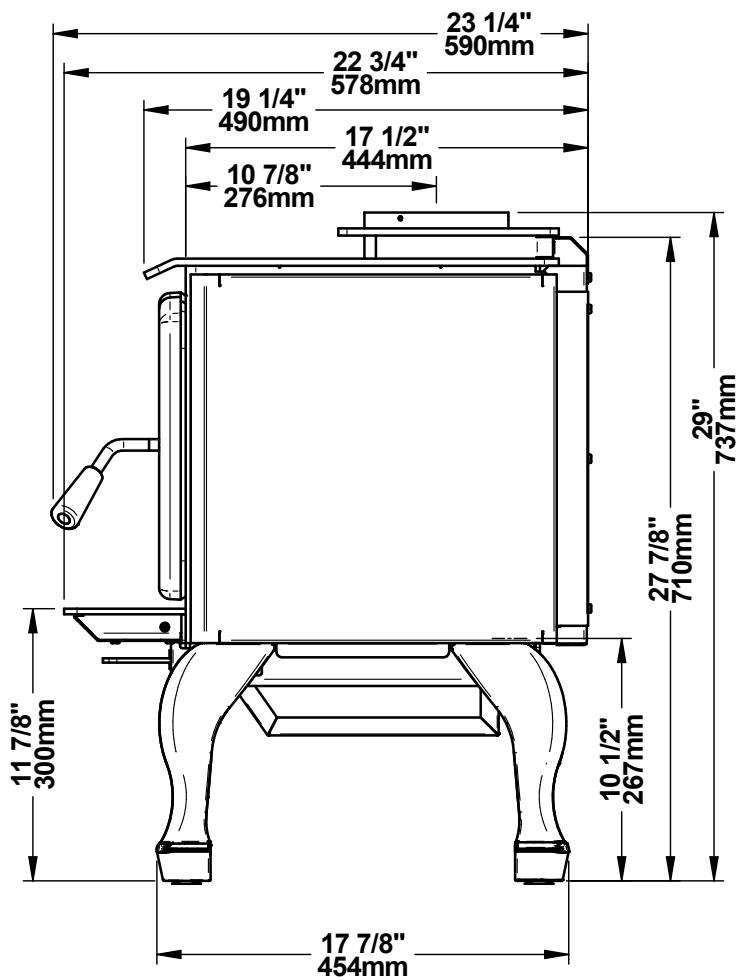

Ø 6"
150mm

OSBURN 1700 (OB01700)
PATTES PROFILÉES / STRUCTURAL LEGS (OA10245 / OA10246)

© 2019, FABRICANT DE POÊLE INTERNATIONAL INC. TOUS DROITS RESERVÉS / ALL RIGHTS RESERVED

Ø 6"
150mm

OSBURN 1700 (OB01700)
PATTES / LEGS (OA10247 / OA10248)

© 2019, FABRICANT DE POËLE INTERNATIONAL INC. TOUS DROITS RESERVÉS / ALL RIGHTS RESERVED

Ø 6"
150mm

OSBURN 1700 (OB01700)
PIÉDESTAL / PEDESTAL (OA10244)

© 2019, FABRICANT DE POËLE INTERNATIONAL INC. TOUS DROITS RESERVÉS / ALL RIGHTS RESERVED