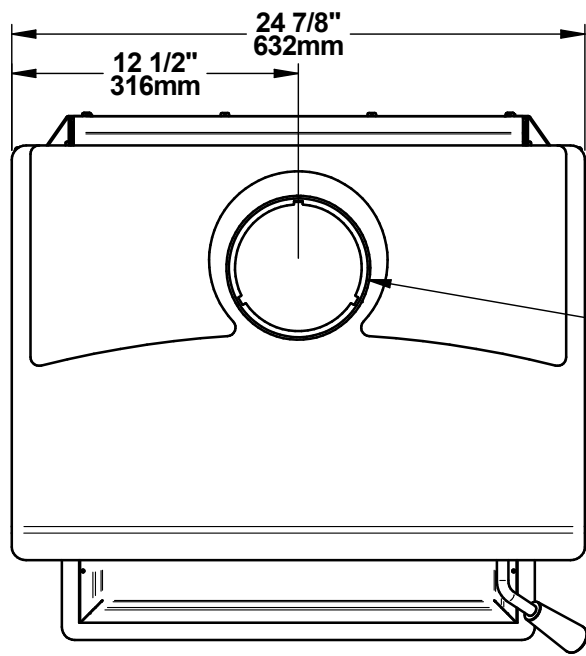

Ø 6"
150mm

OSBURN 1700 (OB01700)
PATTES PROFILÉES / STRUCTURAL LEGS (OA10245 / OA10246)

© 2019, FABRICANT DE POÊLE INTERNATIONAL INC. TOUS DROITS RESERVÉS / ALL RIGHTS RESERVED

Ø 6"
150mm

OSBURN 1700 (OB01700)
PATTES / LEGS (OA10247 / OA10248)

© 2019, FABRICANT DE POËLE INTERNATIONAL INC. TOUS DROITS RESERVÉS / ALL RIGHTS RESERVED

Ø 6"
150mm

OSBURN 1700 (OB01700)
PIÉDESTAL / PEDESTAL (OA10244)

© 2019, FABRICANT DE POËLE INTERNATIONAL INC. TOUS DROITS RESERVÉS / ALL RIGHTS RESERVED