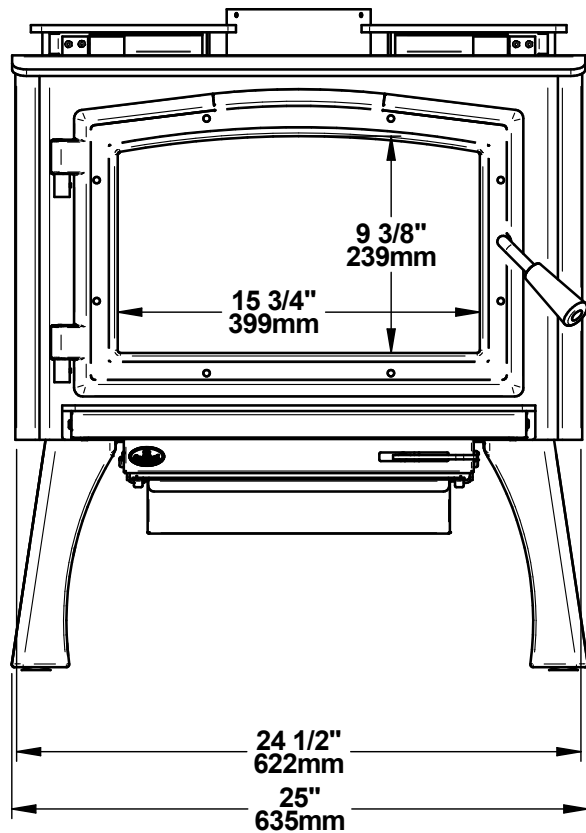

Ø 6"
150mm

OSBURN 1700 (OB01700)
PATTES PROFILÉES / STRUCTURAL LEGS (OA10245 / OA10246)

© 2019, FABRICANT DE POÊLE INTERNATIONAL INC. TOUS DROITS RESERVÉS / ALL RIGHTS RESERVED

Ø 6"
150mm

OSBURN 1700 (OB01700)
PATTES / LEGS (OA10247 / OA10248)

© 2019, FABRICANT DE POËLE INTERNATIONAL INC. TOUS DROITS RESERVÉS / ALL RIGHTS RESERVED

Ø 6"
150mm

OSBURN 1700 (OB01700)
PIÉDESTAL / PEDESTAL (OA10244)

© 2019, FABRICANT DE POËLE INTERNATIONAL INC. TOUS DROITS RESERVÉS / ALL RIGHTS RESERVED