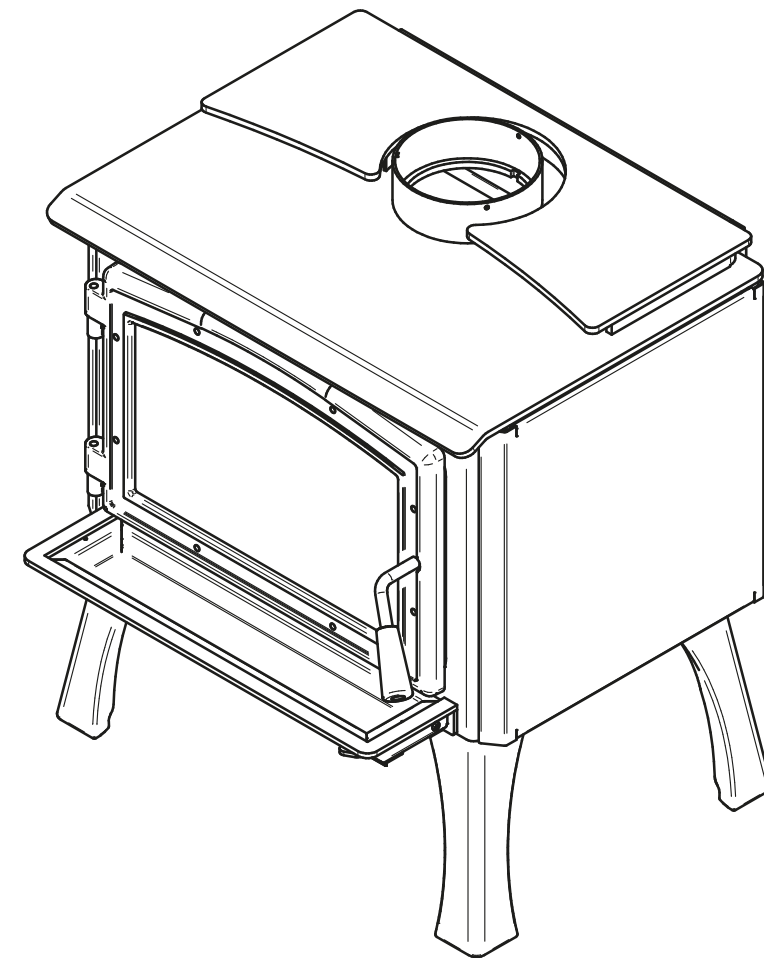

Ø 6"
150mm

OSBURN 1700 (OB01700)
PATTES PROFILÉES / STRUCTURAL LEGS (OA10245 / OA10246)

© 2019, FABRICANT DE POÊLE INTERNATIONAL INC. TOUS DROITS RESERVÉS / ALL RIGHTS RESERVED

Ø 6"
150mm

OSBURN 1700 (OB01700)
PATTES / LEGS (OA10247 / OA10248)

© 2019, FABRICANT DE POËLE INTERNATIONAL INC. TOUS DROITS RESERVÉS / ALL RIGHTS RESERVED

Ø 6"
150mm

OSBURN 1700 (OB01700)
PIÉDESTAL / PEDESTAL (OA10244)

© 2019, FABRICANT DE POËLE INTERNATIONAL INC. TOUS DROITS RESERVÉS / ALL RIGHTS RESERVED