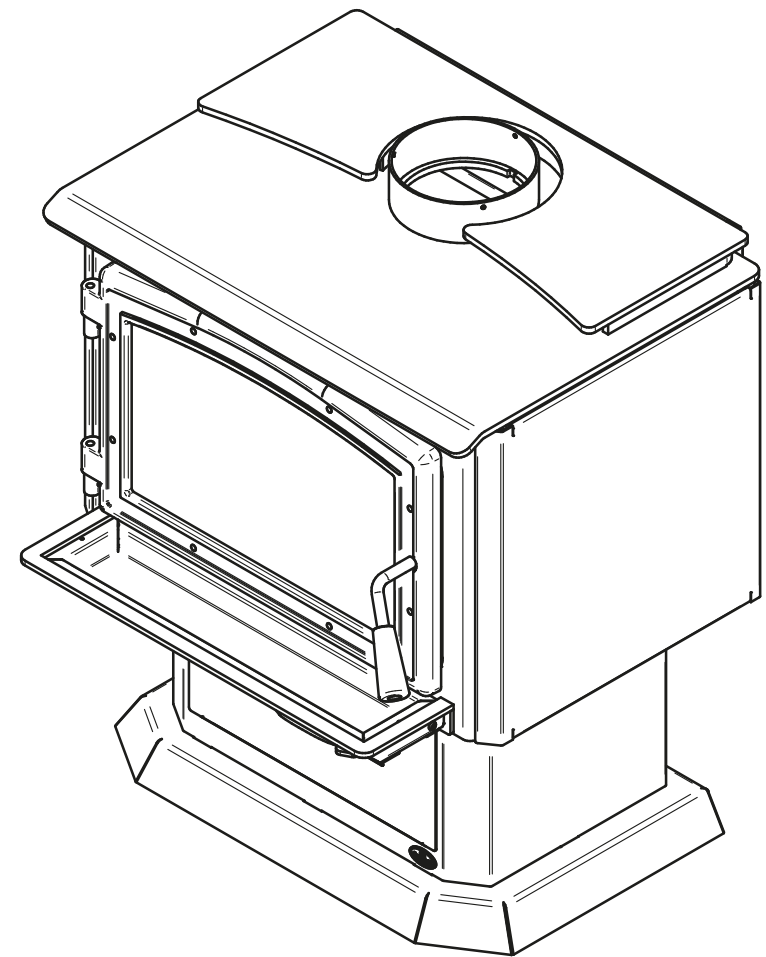

Ø 6"
150mm

OSBURN 1700 (OB01700)
PATTES PROFILÉES / STRUCTURAL LEGS (OA10245 / OA10246)

© 2019, FABRICANT DE POÊLE INTERNATIONAL INC. TOUS DROITS RESERVÉS / ALL RIGHTS RESERVED

Ø 6"
150mm

OSBURN 1700 (OB01700)
PATTES / LEGS (OA10247 / OA10248)

© 2019, FABRICANT DE POËLE INTERNATIONAL INC. TOUS DROITS RESERVÉS / ALL RIGHTS RESERVED

Ø 6"
150mm

OSBURN 1700 (OB01700)
PIÉDESTAL / PEDESTAL (OA10244)

© 2019, FABRICANT DE POËLE INTERNATIONAL INC. TOUS DROITS RESERVÉS / ALL RIGHTS RESERVED