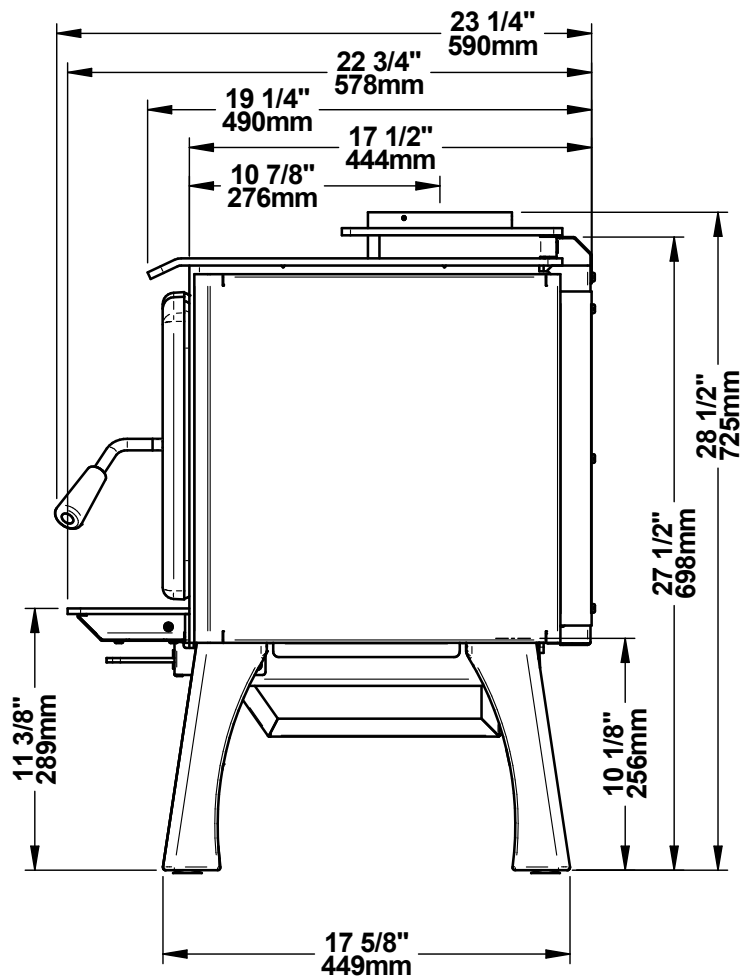

Ø 6"
150mm

OSBURN 1700 (OB01700)
PATTES PROFILÉES / STRUCTURAL LEGS (OA10245 / OA10246)

© 2019, FABRICANT DE POÊLE INTERNATIONAL INC. TOUS DROITS RESERVÉS / ALL RIGHTS RESERVED

Ø 6"
150mm

OSBURN 1700 (OB01700)
PATTES / LEGS (OA10247 / OA10248)

© 2019, FABRICANT DE POËLE INTERNATIONAL INC. TOUS DROITS RESERVÉS / ALL RIGHTS RESERVED

Ø 6"
150mm

OSBURN 1700 (OB01700)
PIÉDESTAL / PEDESTAL (OA10244)

© 2019, FABRICANT DE POËLE INTERNATIONAL INC. TOUS DROITS RESERVÉS / ALL RIGHTS RESERVED