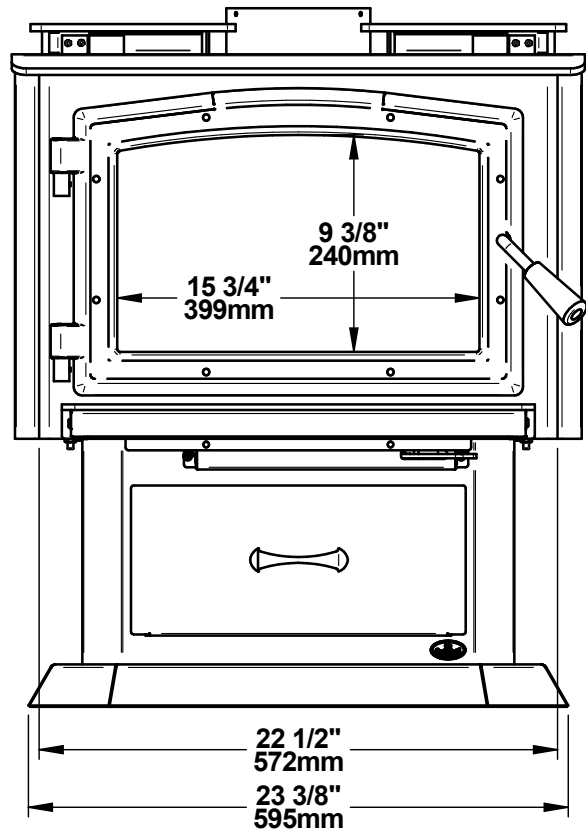

Ø 6"
150mm

OSBURN 1700 (OB01700)
PATTES PROFILÉES / STRUCTURAL LEGS (OA10245 / OA10246)

© 2019, FABRICANT DE POÊLE INTERNATIONAL INC. TOUS DROITS RESERVÉS / ALL RIGHTS RESERVED

Ø 6"
150mm

OSBURN 1700 (OB01700)
PATTES / LEGS (OA10247 / OA10248)

© 2019, FABRICANT DE POËLE INTERNATIONAL INC. TOUS DROITS RESERVÉS / ALL RIGHTS RESERVED

Ø 6"
150mm

OSBURN 1700 (OB01700)
PIÉDESTAL / PEDESTAL (OA10244)

© 2019, FABRICANT DE POËLE INTERNATIONAL INC. TOUS DROITS RESERVÉS / ALL RIGHTS RESERVED